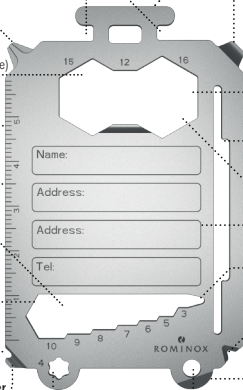

Lineal inch (Rückseite)

ruler inch (back side)

Handyhalter

mobile phone holder

Flügelmutterschlüssel

wing nut wrench

Flaschenöffner

bottle opener

**Sechskant-
schlüssel (3, 5-10)**

6 point wrench

Adressfeld

address field

Paketöffner

package opener

Nagelzieher

nail drawer

Ringöse

eyelet

RX2280 Card Tool Travel Tag
30 Funktionen / 30 functions

ROMINOX®
better living